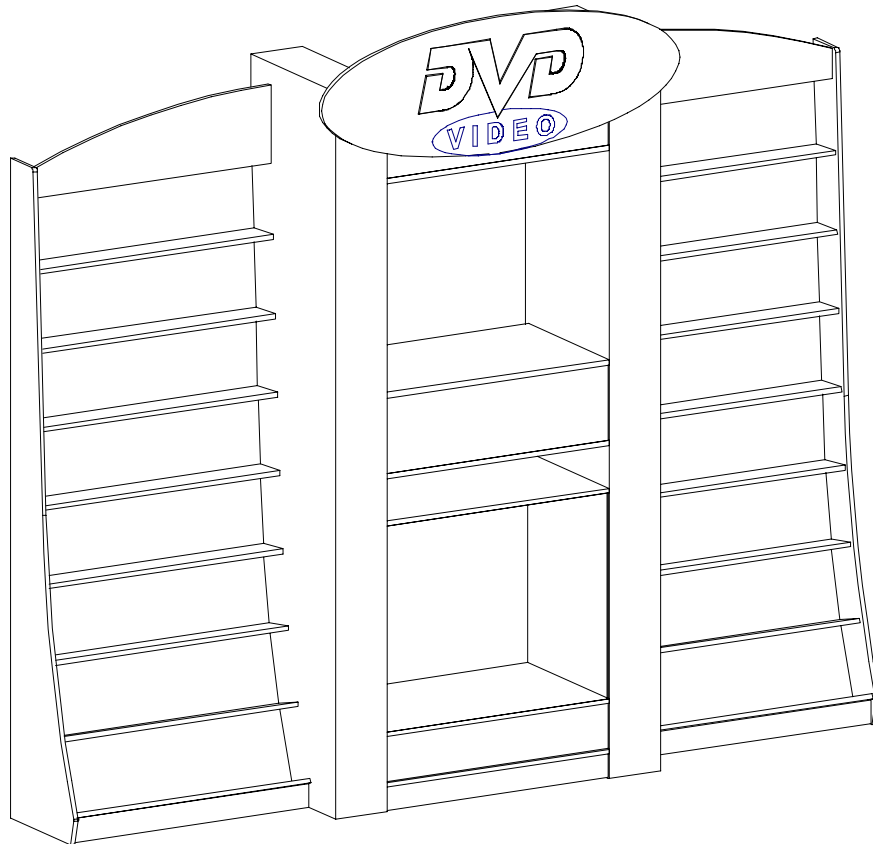

210 Commerce Drive
Dallas, GA 30132
800-585-2799
fax 678-363-0067
www.trfixtures.com

T&R FIXTURES

Integrated Retail Environments

DVD Display Unit

Shown with 2 wall units (ordered separately)

Dimensions: 48" wide x 103-1/2" high x 21-1/2" deep

Features

- Can be retro-fitted into an existing run of wall units by removing a 4' section of wall and inserting DVD unit
- High visibility
- DVD overhead graphic included
- Storage area for DVD rental players with locking metal security bar included
- Hundreds of accent colors available
- Shipped ready-to-assemble
- Holds up to 32" TV
- Shelf for DVD player
- Interior color of unit is black